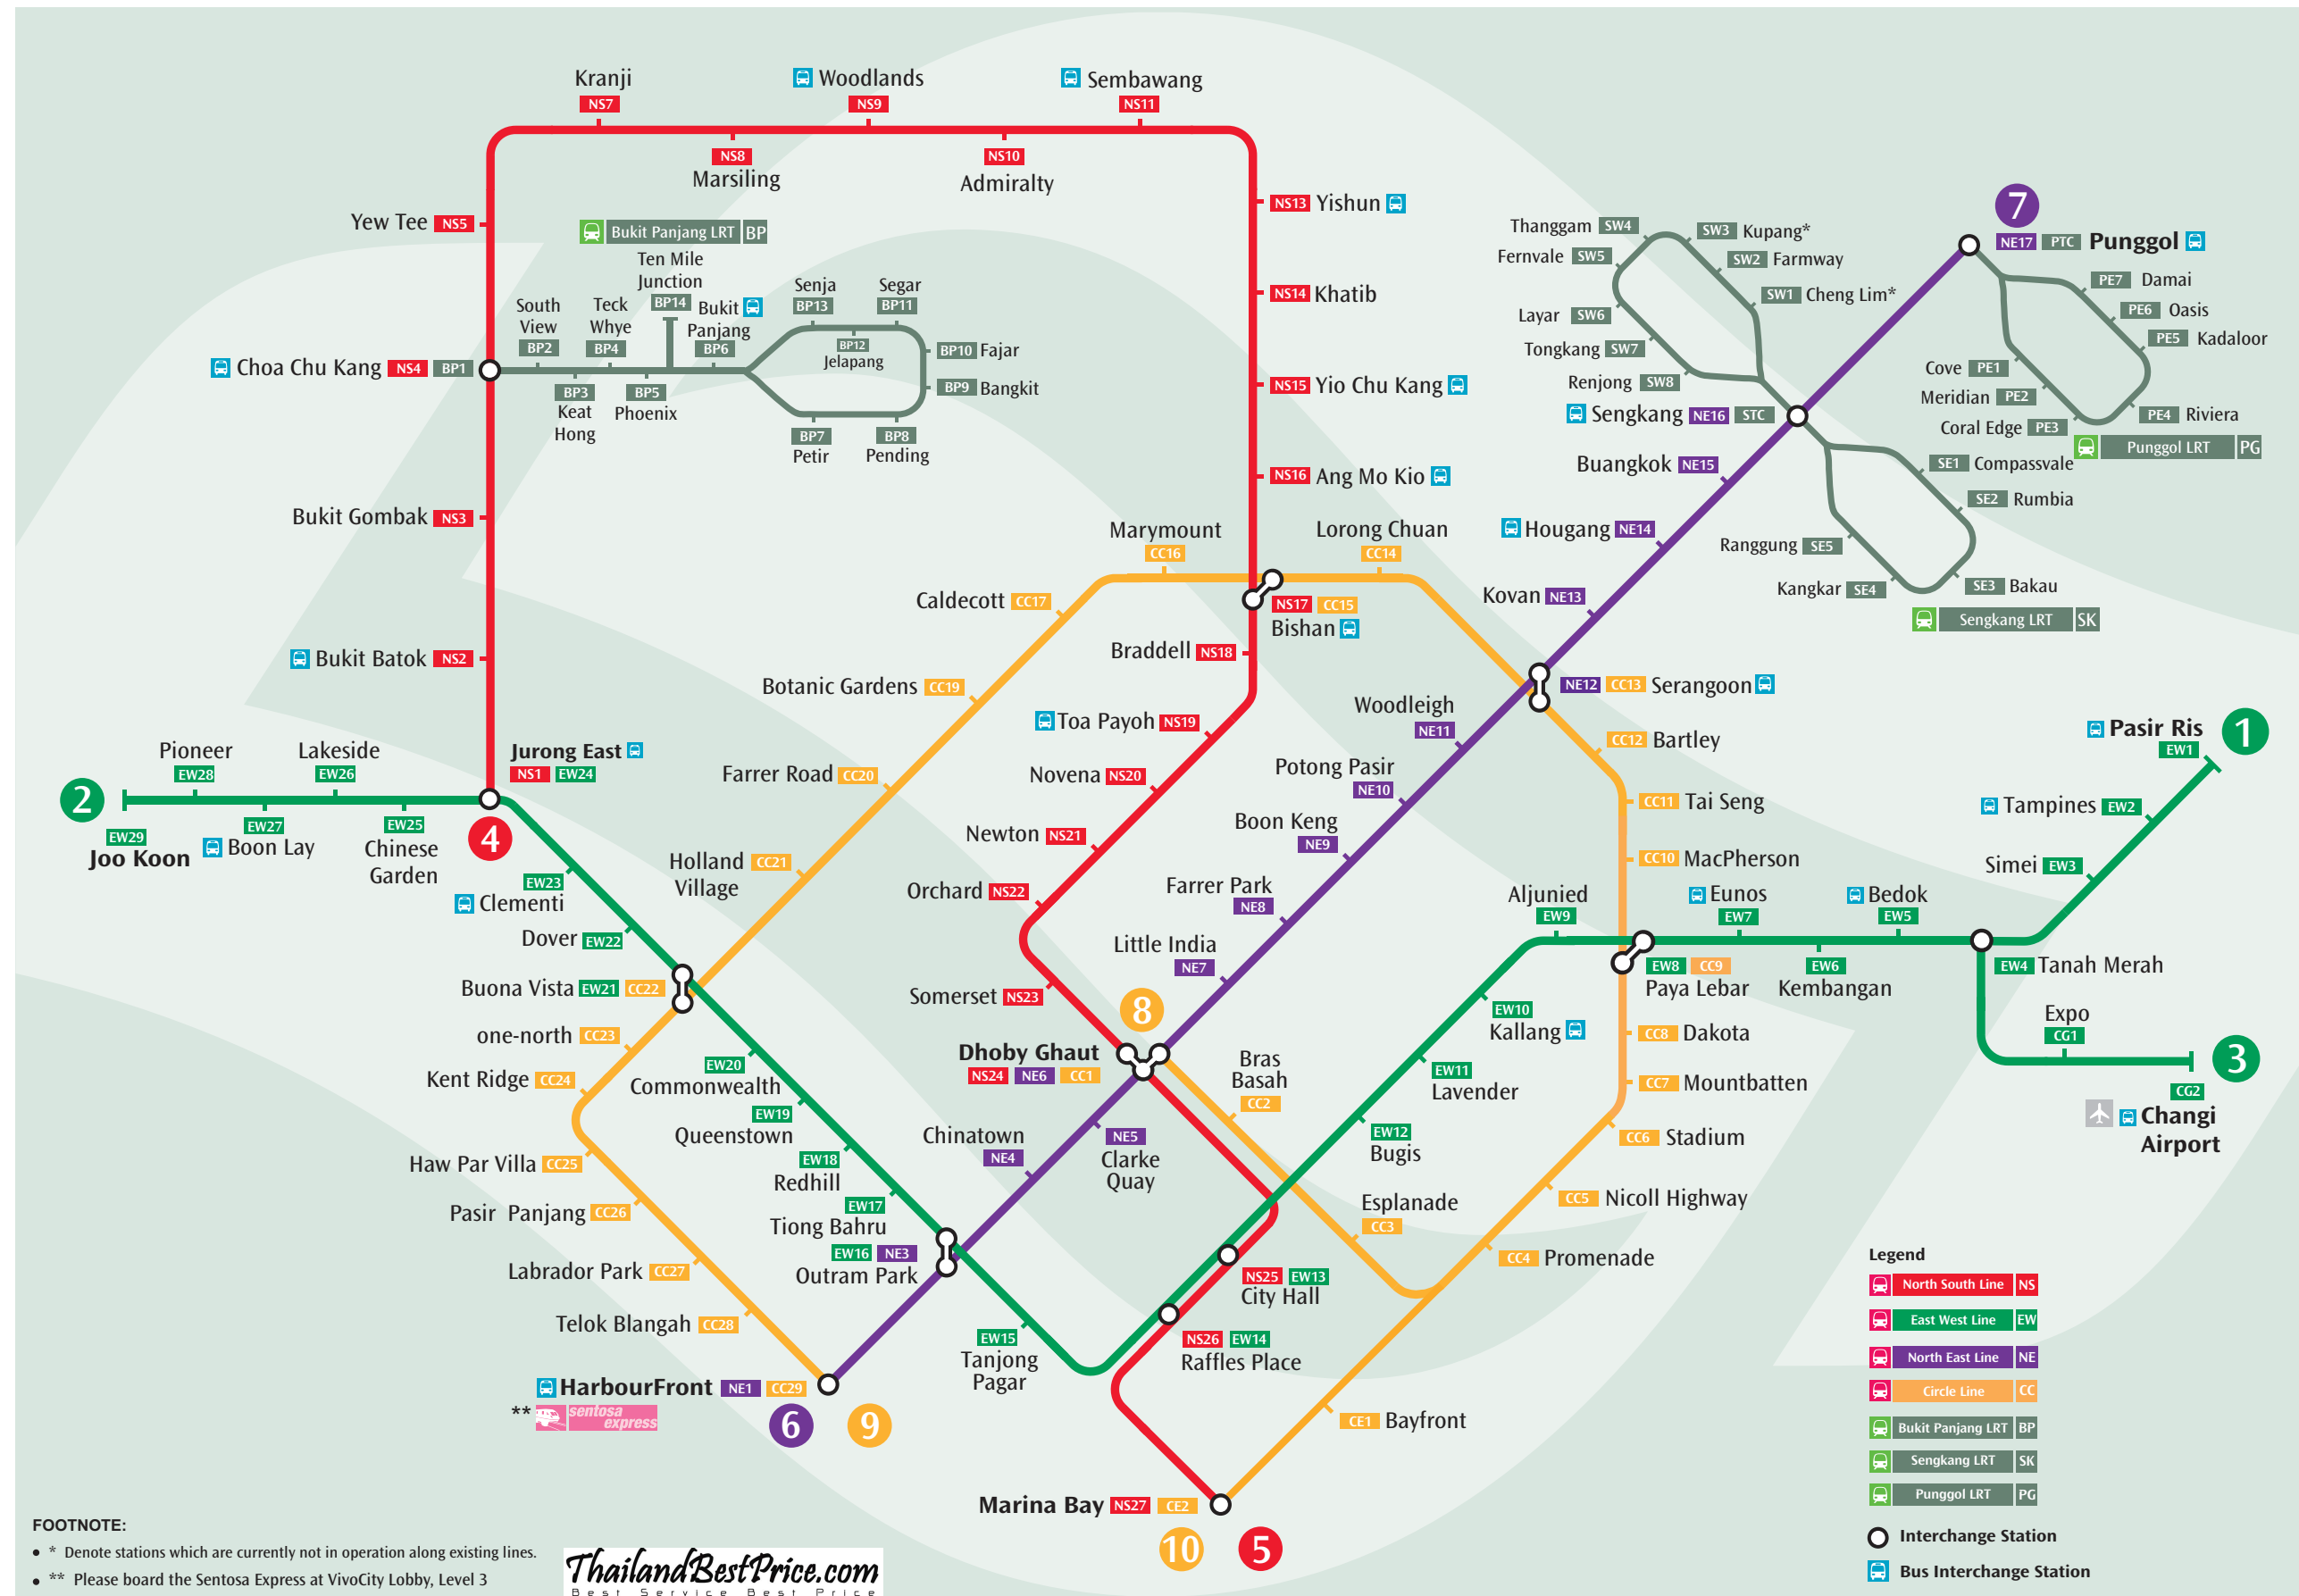

MRT & LRT System map

FOOTNOTE:

- * Denote stations which are currently not in operation along existing lines.
- ** Please board the Sentosa Express at VivoCity Lobby, Level 3